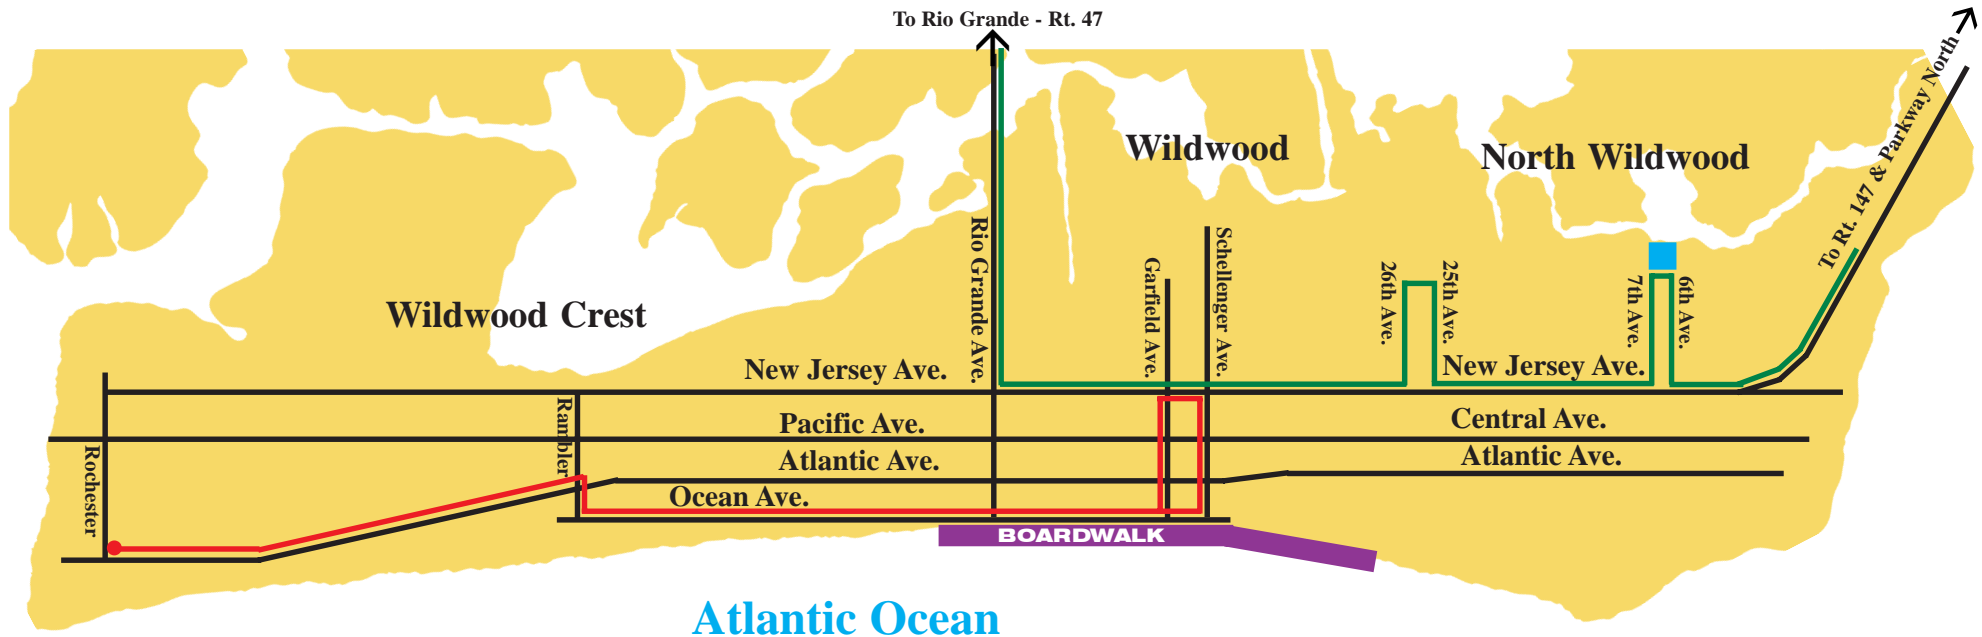

TROLLEY SYSTEM

Boardwalk Trolley Route

12 Noon - Midnight, Daily Service

June 30 to Labor Day

Daytime every 25 minutes • Evening every 15 minutes

DRIVER STOPS ON ANY CORNER ON ROUTE

Driver does not make change • Babes in arm free.

Rio Grande Shopping Center Route

YEAR ROUND SERVICE

Daily 7:30am - 5:00 pm

Driver does not make change

DRIVER STOPS ON ANY CORNER ON ROUTE

Fares by zone, get schedule from driver.

Atlantic Ocean

For more Trolley information call (609) 884-5230